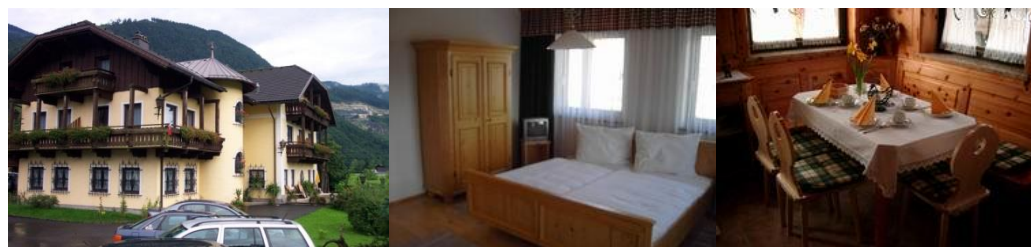

Symposionhotel Post****

The traditional 4 star hotel post with a charming outdoor area with view on lake Traunsee is situated in Traunkirchen. Known for good cuisine, excellent seminar, conference and event venues in the hotel itself or the abbey close by. Leisure time activities are offered at the Seehotel Das Traunsee.

EBENSEE

Landhotel Post Ebensee***

Comfort, excellent cuisine and superior 3 star facilities in the rooms and apartments are just a few things the Leitner's Family Hotel Post offers. Sailing, windsurfing and kite surfing at the best spot at lake Traunsee. Hiking, biking and horseback riding on the romantic lakes Langbath complete the leisure offer in Ebensee.

Contact:

Hotel Hochsteg-Gütl***
Almhausstrasse 28a, A- 4802 Ebensee
Tel.: +43 (0)6133 / 90 918
@: office@hochsteg.at
www:hochsteg.at

Pension Haus Ahamer ***

Cosy Bed & Breakfast with the centre of Ebensee nearby. The comfortable Bed & Breakfasts offered family atmosphere invite you to linger.

Kontakt:
Pension Haus Ahamer ***
Rindbachstraße 20, A-4802 Ebensee
Tel.: +43 (0) 664/5167245
@: ebensee@pension-ahamer.at
www: www.pension-ahamer.at

PROFS®

Frühstückspension Schöffau ***

Bed & Breakfast Schöffau is beautifully located close to Lake Traunsee. Due to the impressive location a few hundred meters from the shore the Bed & Breakfast often is the first choice for sports fans as well as those who simply want to spend just a relaxing vacation at the lake surrounded by the breathtaking mountains.