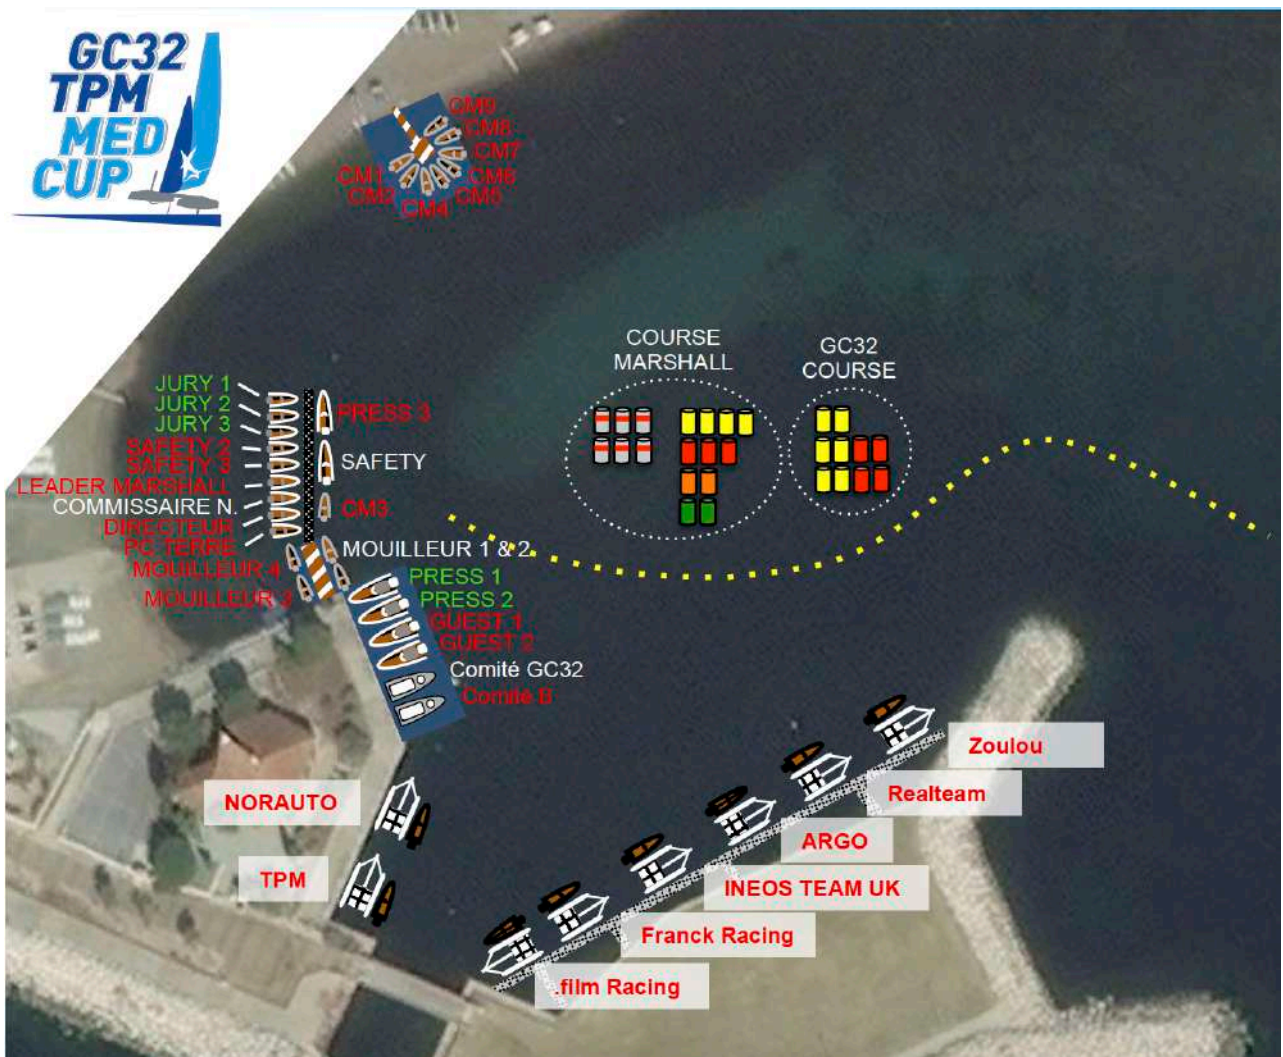

RACING TOUR

Assigned berthing at Anse de Tabary for the GC32 TPM MED CUP

Christian Scherrer / GC32 Racing Tour / Toulon 4.10.2018