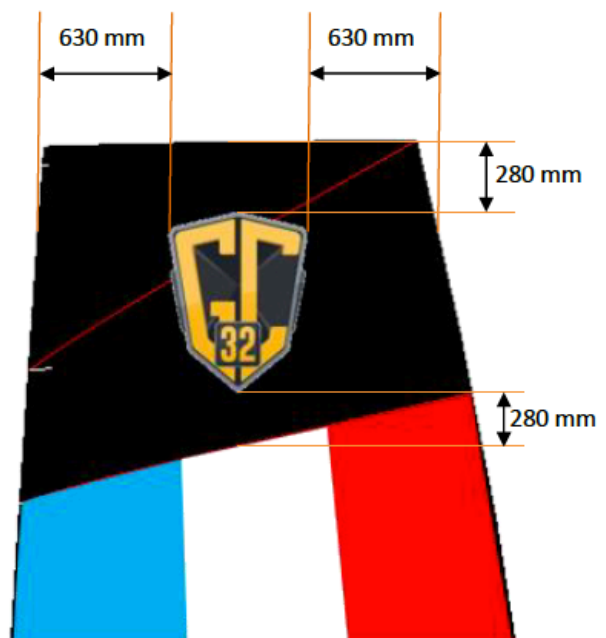

GC32 Racing Tour 2019 – New Class logo, country flag and sail numbers
(according to GC32 Racing Tour Notice of Race – 13. Advertising and Identification)

GC32 Class Logo 2019: 752*1000 mm

**National Flag between Battens 2 and 3
on both side**

Sail Numbers optional

GC32 National Flag on the gennaker tack
on both side