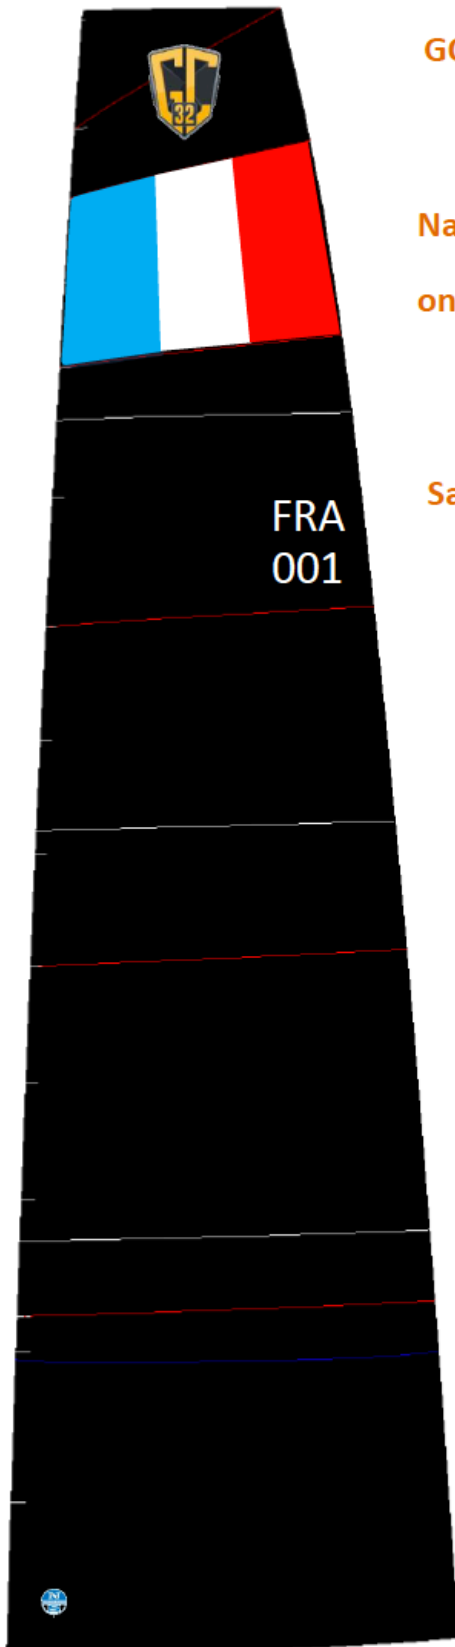

GC32 Racing Tour 2019 – New Class logo, country flag and sail numbers
(according to GC32 Racing Tour Notice of Race – 13. Advertising and Identification)

GC32 Class Logo 2019: 752*1000 mm

**National Flag between Battens 2 and 3
on both side**

Sail Numbers optional

GC32 National Flag on the gennaker tack
on both side