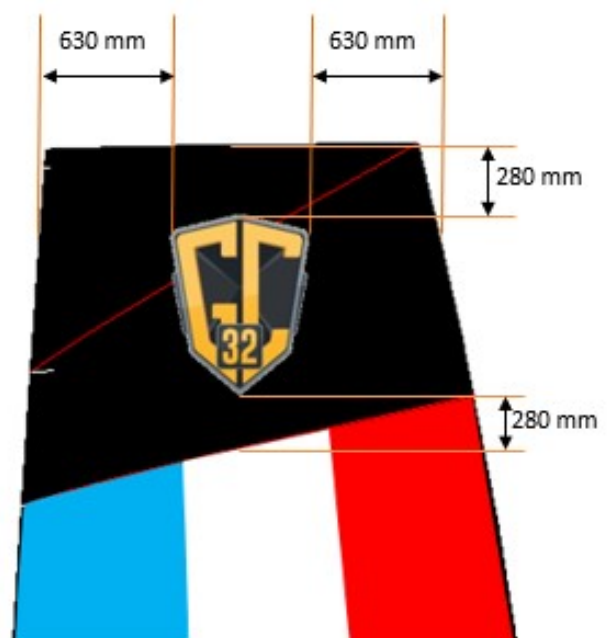

GC32 Racing Tour 2019 – New Class logo, country flag and sail numbers
(according to GC32 Racing Tour Notice of Race – 13. Advertising and Identification)

GC32 Class Logo 2019: 752*1000 mm

National Flag between Battens 2 and 3

Sail Numbers optional

GC32 National Flag on the gennaker tack