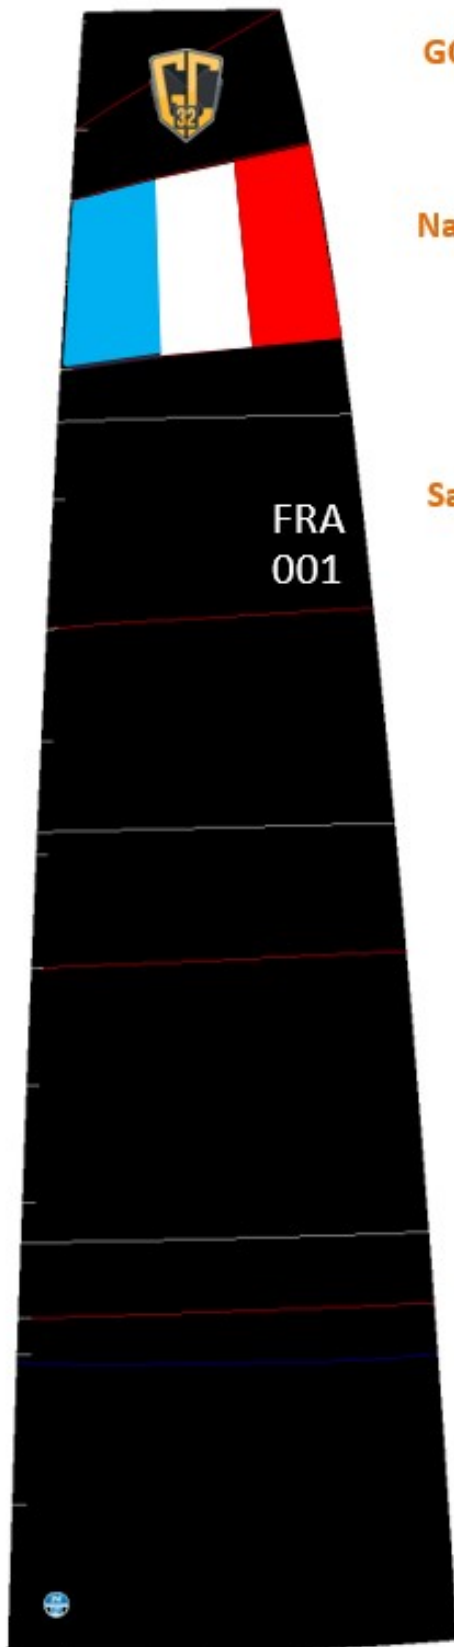

GC32 Racing Tour 2019 – New Class logo, country flag and sail numbers
(according to GC32 Racing Tour Notice of Race – 13. Advertising and Identification)

GC32 Class Logo 2019: 752*1000 mm

National Flag between Battens 2 and 3

Sail Numbers optional

GC32 National Flag on the gennaker tack