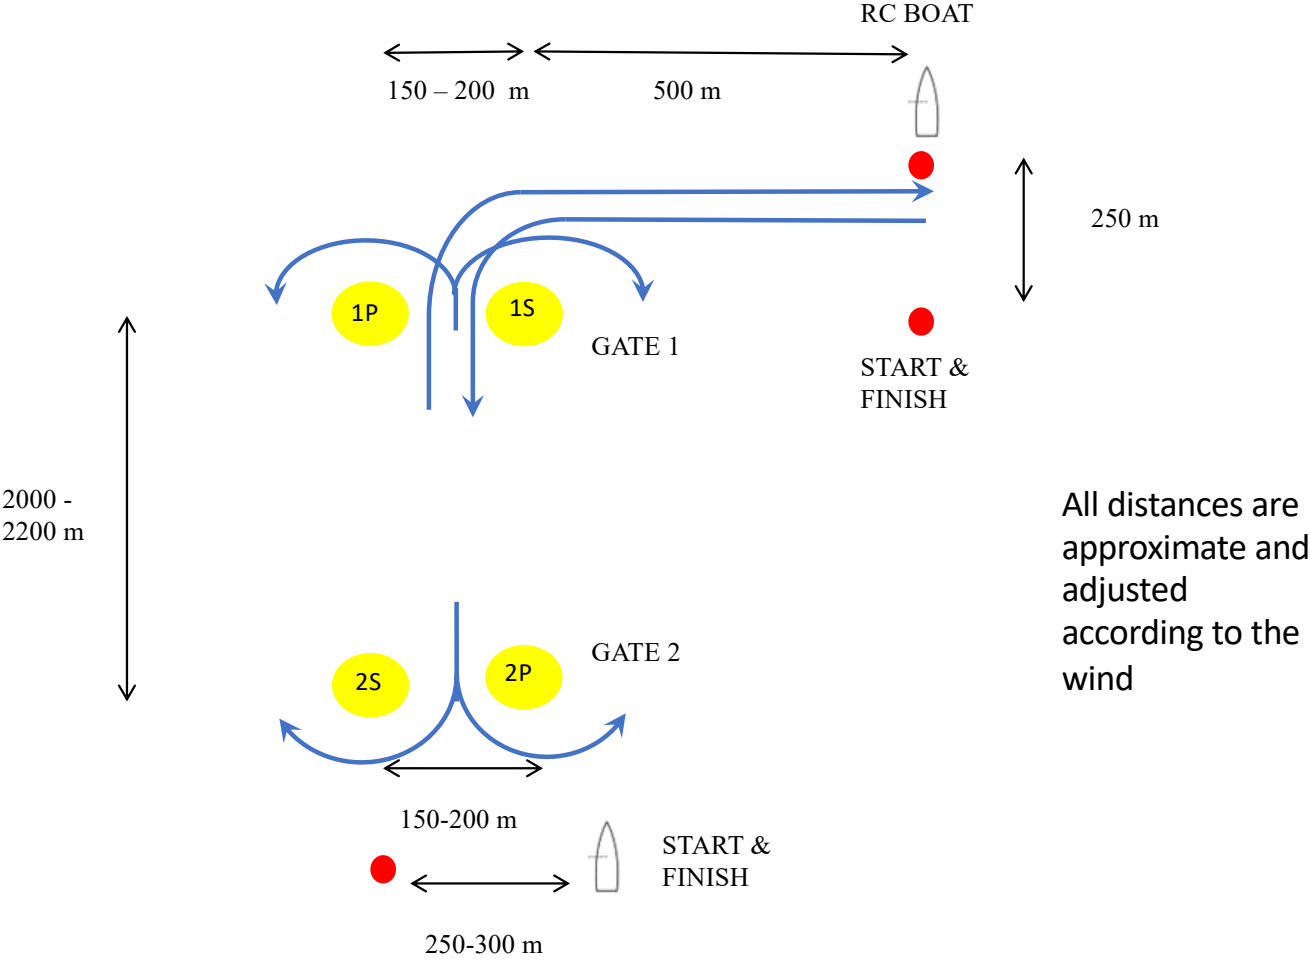

# RACE COURSE SAFETY

# GC32 Standard Race Course Sizes and Measurements

All distances are approximate and adjusted according to the wind

## Flags on Boats allowed in the Restricted Race Course Area

**GC32 RESTRICTED RACE COURSE AREA  
REACHING START**

All distances are approximate and adjusted according to the wind.

**LEGEND FLAGS BOATS ZONES:**