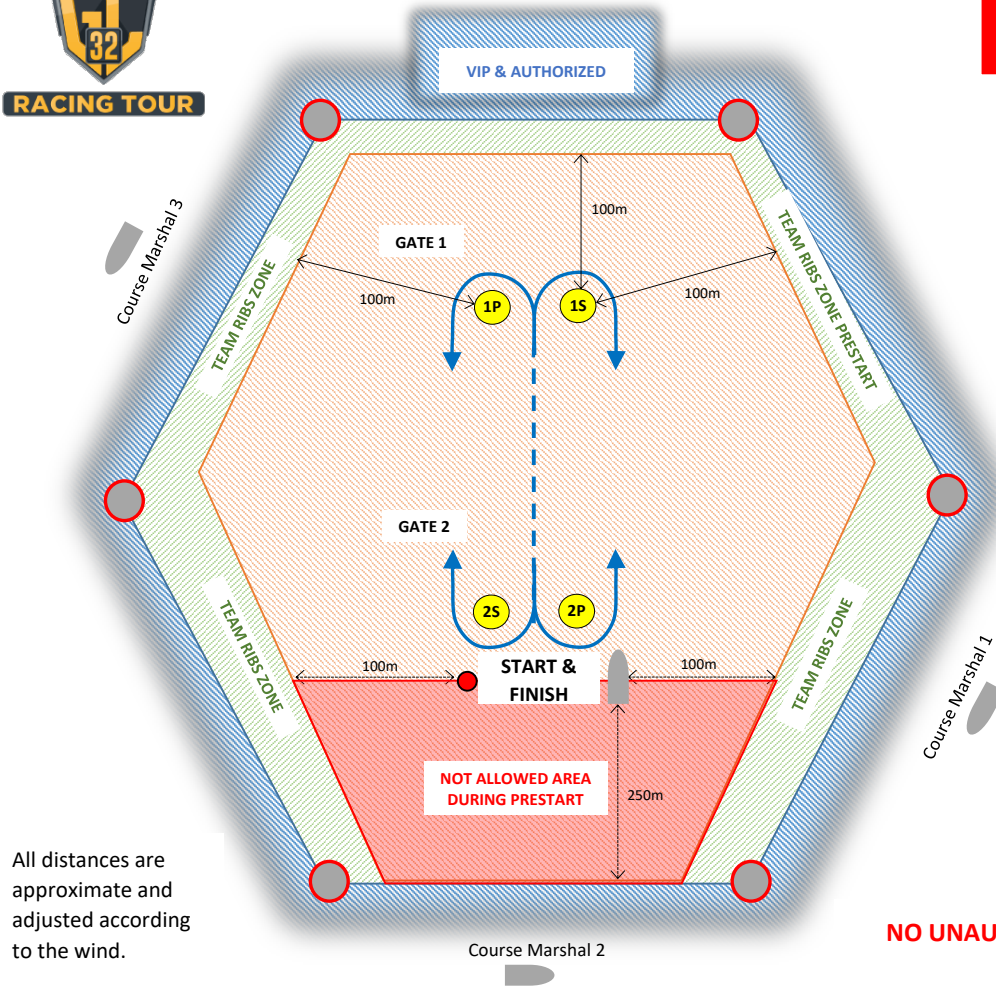

## Flags on Boats allowed in the Restricted Race Course Area

**GC32 RESTRICTED RACE COURSE AREA  
REACHING START**

All distances are approximate and adjusted according to the wind.

**LEGEND FLAGS BOATS ZONES:**

FULL ACCESS BOATS
RC
RC1
RC2
RC3
CM
U1
U2
U3
SAFTEY 1
PRESS 1
PRESS 2

GREEN ZONE
ALL TEAM SUPPORT RIBS

BLUE ZONE
VIP 1 – 7
PRESS 3

**NO UNAUTHORIZED BOATS/RIBS ARE ALLOWED TO ENTER THE RESTRICTED AREA!**

**GC32 RESTRICTED RACE COURSE AREA  
UPWIND START**

All distances are approximate and adjusted according to the wind.

**LEGEND FLAGS BOATS ZONES:**

FULL ACCESS BOATS
RC
RC1
RC2
RC3
CM
U1
U2
U3
SAFTEY 1
PRESS 1
PRESS 2

GREEN ZONE
ALL TEAM SUPPORT RIBS

BLUE ZONE
VIP 1 – 7
PRESS 3

**NO UNAUTHORIZED BOATS/RIBS ARE ALLOWED TO ENTER THE RESTRICTED AREA!**