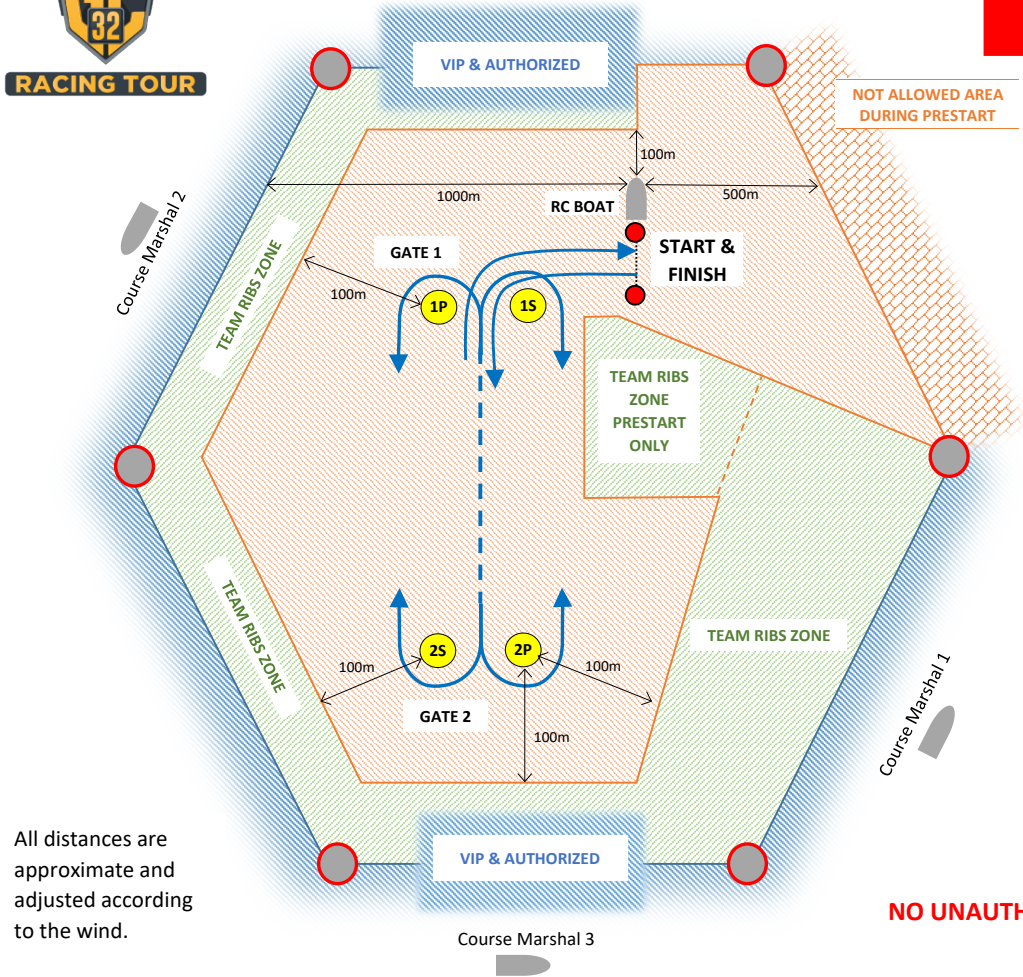

# RACE COURSE SAFETY

# GC32 Standard Race Course Sizes and Measurements

All distances are approximate and adjusted according to the wind

## Flags on Boats allowed in the Restricted Race Course Area

**GC32 RESTRICTED RACE COURSE AREA  
REACHING START**

All distances are approximate and adjusted according to the wind.

**LEGEND FLAGS BOATS ZONES:**

FULL ACCESS BOATS
RC
RC1
RC2
RC3
CM
U1
U2
U3
SAFTEY 1
PRESS 1
PRESS 2

GREEN ZONE
ALL TEAM SUPPORT RIBS

BLUE ZONE
VIP 1 – 7
PRESS 3

**NO UNAUTHORIZED BOATS/RIBS ARE ALLOWED TO ENTER THE RESTRICTED AREA!**